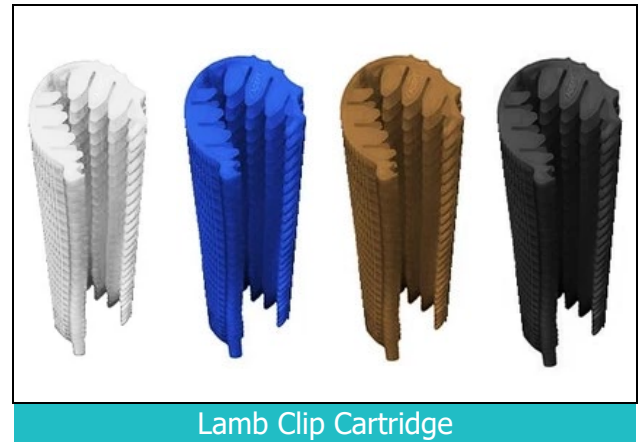

Ovine / Lamb Weasand Clips

Lamb Clip

Lamb Clip Cartridge

Loose Clips

The Adept Lamb Clip is the most reliable and cost-effective solution to control ingesta during cattle processing. Adept Weasand Clips are recognised as the international industry standard for ingesta control.

Product Code	0285-001 - Lamb Clip (White) 0285-002 - Lamb Clip (Blue) 0285-004 - Lamb Clip (Black) 0285-005 - Lamb Clip (Brown)
Supplied	6,000 clips per carton
Colour	White, Blue, Brown, Black
Material	Food contact safe plastic
Dimensions	Length: 465mm Width: 320mm Height: 325mm Weight: 11.8KG
Dispensers	0739-820 - Manual Dispenser Base 0739-810 - Dispenser Carousel (1000 Clip) 1020-850 - Touchless Dispenser Base (TLD) 0739-870 - TLD Carousel (1000 Clip)
Applicator	0142-050 - Lamb Clip Rodder 0142-090 - Bladed Rodder

Cartridge Clips

The Adept Lamb Clip is packaged in a 25-clip cartridge. The cartridge allows for quick and easy loading of the Adept Touchless or Manual clip dispensers. When combined with Adept Clip Dispenser Systems, the Adept Cartridge Clip is the ultimate in hygienic ingesta contamination control

Product Code	0664-001 - Lamb Cartridge Clip (White) 0664-002 - Lamb Cartridge Clip (Blue) 0664-003 - Lamb Cartridge Clip (Brown) 0664-004 - Lamb Cartridge Clip (Black)
Supplied	25 Clips per cartridge - 4,000 clips per carton
Colour	White, Blue, Brown, Black
Material	Food contact safe plastic
Dimensions	Length: 310mm Width: 260mm Height: 395mm Weight: 7.6KG
Dispensers	0739-820 - Manual Dispenser Base 0739-810 - Dispenser Carousel (1000 Clip) 1020-850 - Touchless Dispenser Base (TLD) 0739-870 - TLD Carousel (1000 Clip)
Applicator	0142-050 - Lamb Clip Rodder 0142-090 - Bladed Rodder